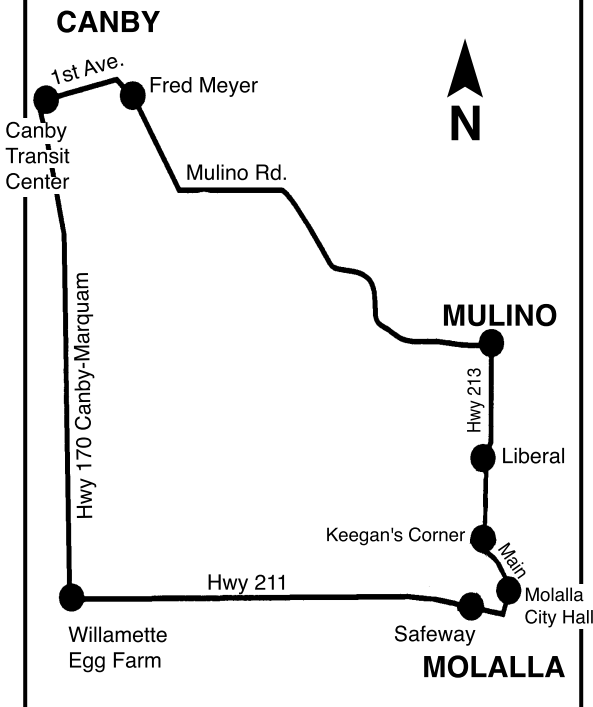

# MOLALLA TO CANBY

**NOTE:** Flag stops can be made at safe locations along the route.

**HOURS: Monday-Friday**  
**7:30 a.m. to 5:30 p.m.**

**ACCESSIBLE TO ALL**

The South Clackamas Bus uses an ADA-accessible, sixteen-passenger vehicle equipped with a lift and bicycle rack.

**FOR MORE INFORMATION**

Contact: Shirley Lyons  
 South Clackamas Transportation District  
 P.O. Box 517, Molalla, OR 97038  
 (503) 632-7000  
 TDD 1-800-735-2900 (through Oregon Relay)

**WEEKDAYS - MOLALLA TO CANBY**

MOLALLA CITY HALL (begin)	MOLALLA MARKET CENTER/SAFWAY (Hwy. 213 & 211)	WILLAMETTE EGG FARM (Hwy 211 & 170th)	CANBY TRANSIT CENTER (1st & Grant)
7:30	7:35	7:41	8:00
8:31	8:36	8:40	9:00
10:00	10:05	10:10	10:31
11:01	11:05	11:10	11:30
<b>12:41</b>	<b>12:45</b>	<b>12:50</b>	<b>1:11</b>
<b>1:45</b>	<b>1:50</b>	<b>1:55</b>	<b>2:15</b>
<b>2:45</b>	<b>2:50</b>	<b>2:55</b>	<b>3:15</b>
<b>4:00</b>	<b>4:05</b>	<b>4:10</b>	<b>4:30</b>

LIGHT FIGURES ARE A.M. DARK FIGURES ARE P.M.  
 Scheduled times MAY VARY by as much as three minutes to relieve overcrowding or to adjust to traffic conditions.

CANBY MARKET CENTER/FRED MEYER	MULINO* (Mulino Rd & Hwy 213)	KEEGAN'S KORNER (S. Molalla Ave. & Hwy. 213)	MOLALLA CITY HALL (end)
8:04	8:15	8:20	8:30
9:05	9:15	9:20	9:30
10:35	10:45	10:50	11:00
11:35	11:45	11:54	12:00
<b>1:15</b>	<b>1:25</b>	<b>1:35</b>	<b>1:45</b>
<b>2:20</b>	<b>2:30</b>	<b>2:40</b>	<b>2:45</b>
<b>3:20</b>	<b>3:30</b>	<b>3:45</b>	<b>4:00</b>
<b>4:35</b>	<b>4:45</b>	<b>4:50</b>	<b>5:15</b>