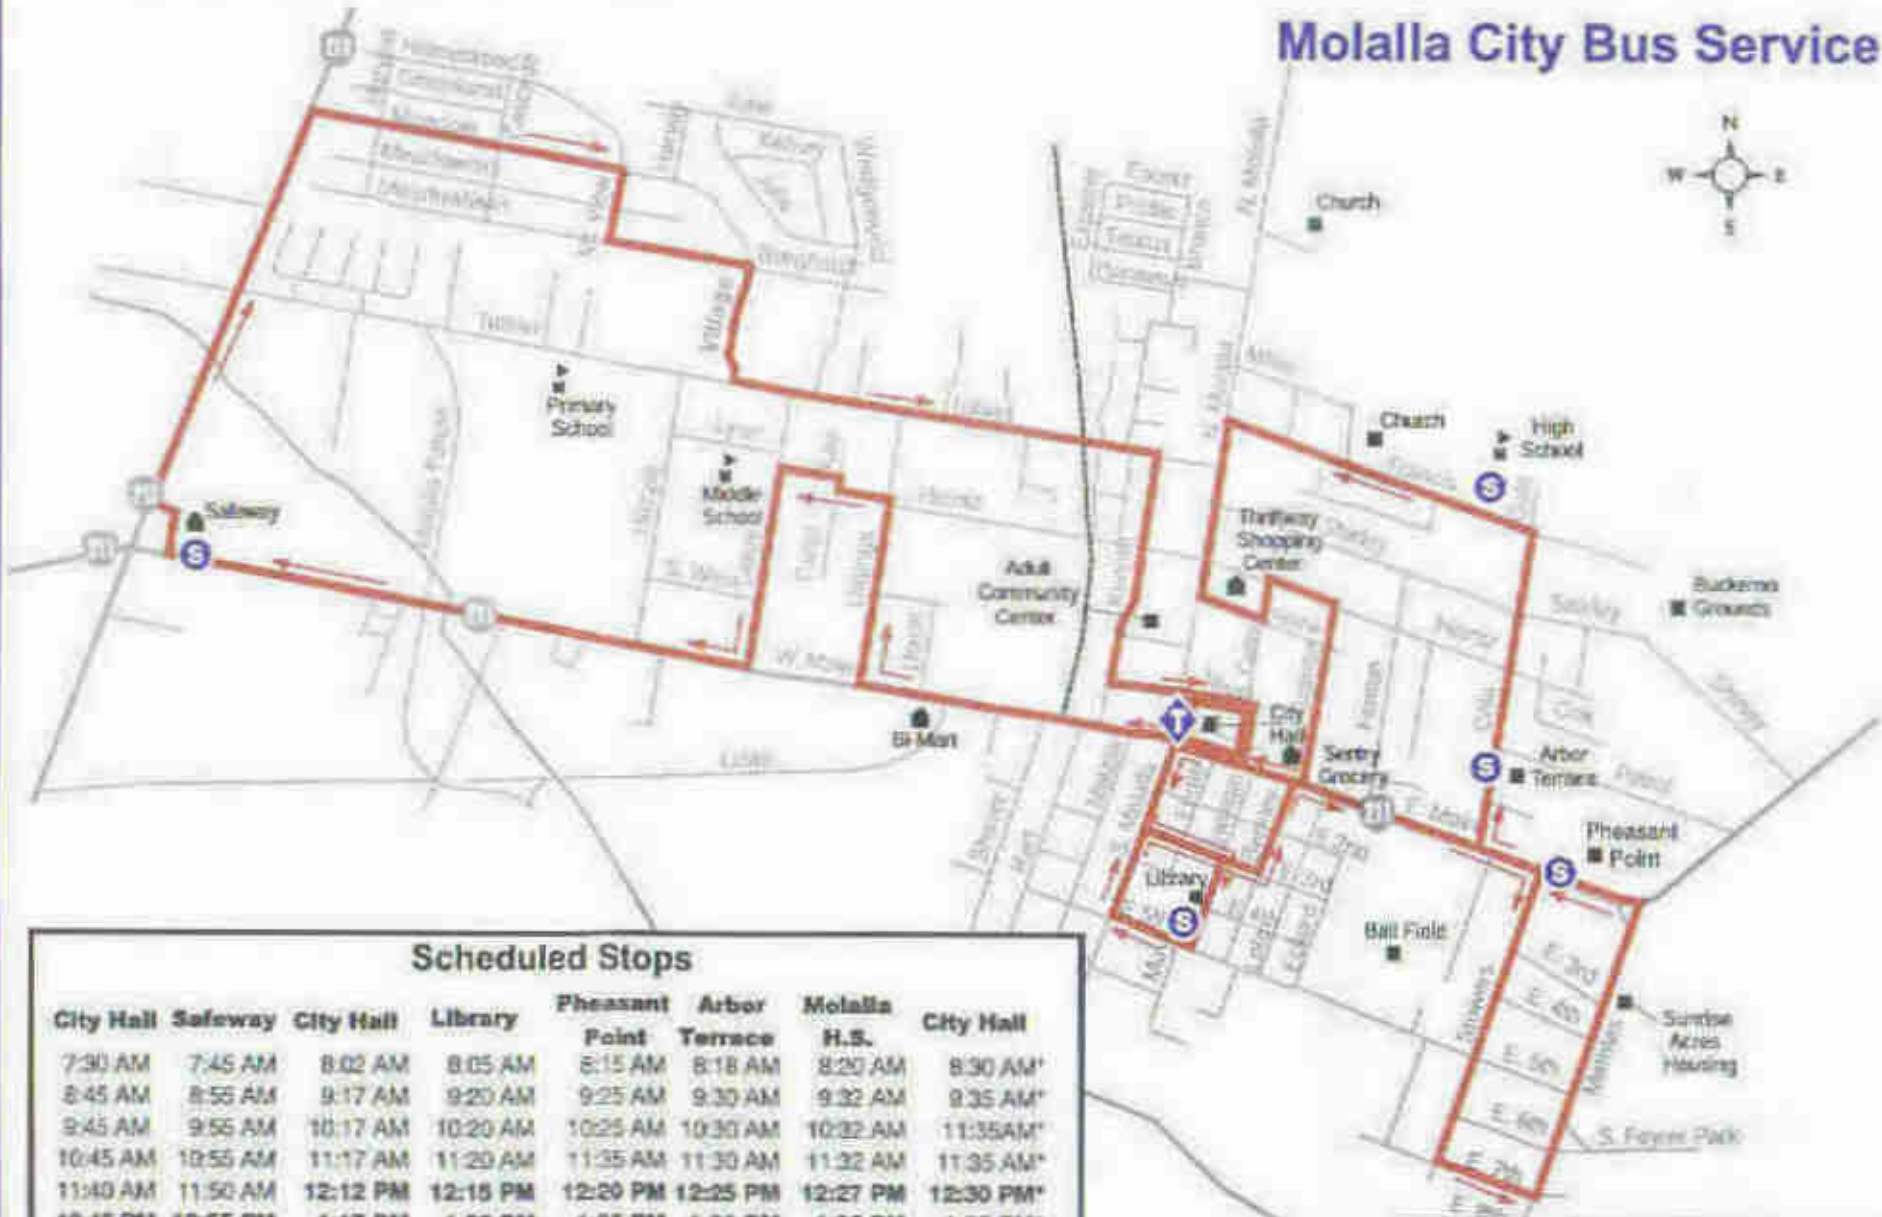

# Molalla City Bus Service

## Scheduled Stops

City Hall	Safeway	City Hall	Library	Pheasant Point	Arbor Terrace	Molalla H.S.	City Hall
7:30 AM	7:45 AM	8:02 AM	8:05 AM	8:15 AM	8:18 AM	8:20 AM	8:30 AM*
8:45 AM	8:55 AM	9:17 AM	9:20 AM	9:25 AM	9:30 AM	9:32 AM	9:35 AM*
9:45 AM	9:55 AM	10:17 AM	10:20 AM	10:25 AM	10:30 AM	10:32 AM	11:35 AM*
10:45 AM	10:55 AM	11:17 AM	11:20 AM	11:25 AM	11:30 AM	11:32 AM	11:35 AM*
11:40 AM	11:50 AM	12:12 PM	12:15 PM	12:20 PM	12:25 PM	12:27 PM	12:30 PM*
12:45 PM	12:55 PM	1:17 PM	1:20 PM	1:25 PM	1:30 PM	1:32 PM	1:35 PM*
1:45 PM	1:55 PM	2:17 PM	2:20 PM	2:25 PM	2:30 PM	2:32 PM	2:35 PM*
2:45 PM	2:55 PM	3:17 PM	3:20 PM	3:25 PM	3:30 PM	3:32 PM	3:35 PM
3:45 PM	3:55 PM	4:17 PM	4:20 PM	4:25 PM	4:30 PM	4:32 PM	4:35 PM
4:45 PM	4:55 PM	5:17 PM	5:20 PM	5:25 PM	5:30 PM	5:32 PM	5:35 PM

\* These buses connect with Molalla-Clackamas Community College buses at City Hall.  
 Note: Scheduled times MAY VARY by as much as three minutes.

## Legend

- Intra-City Route
- Timed Stop
- Transfer Center
- School
- Shopping center
- Other point of interest